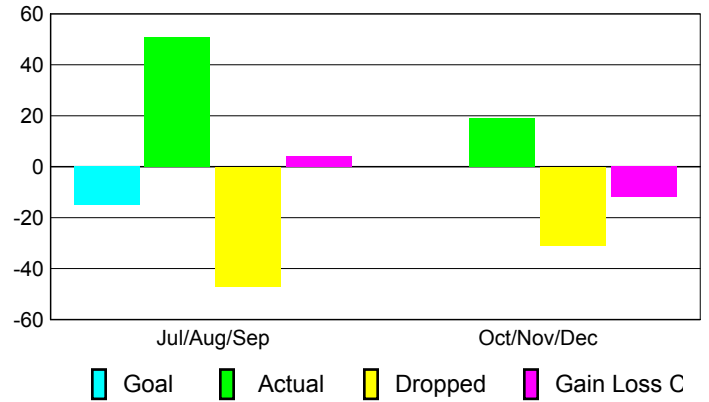

### YTD Status Quo Clubs 2010-2011

Status Quo Clubs Compared to Status Quo Members

## MEMBERSHIP

Membership Results  
2010-2011

Membership  
2009-2010

Month	Net Memb Goal	Actual New Memb	Actual Dropped Memb	Gain/Loss of Memb	Gain/Loss of Memb
Jul/Aug/Sep	-15	51	-47	4	15
Oct/Nov/Dec	0	19	-31	-12	20
<b>Totals</b>	<b>-15</b>	<b>70</b>	<b>-78</b>	<b>-8</b>	<b>35</b>

### Membership Results 2010-2011

Goal, New, Dropped, Gain/Loss