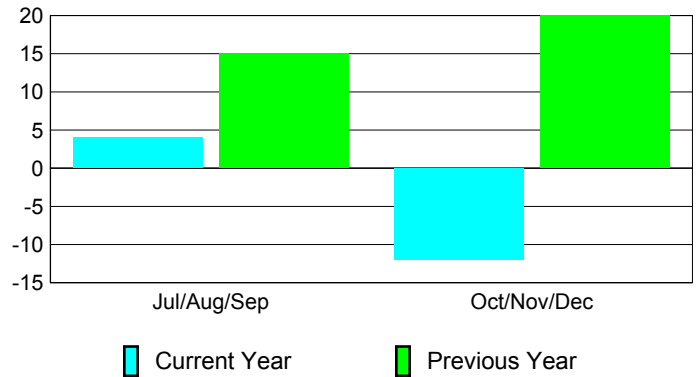

Comparison of Membership Gain/Loss

Current Year Compared to the Previous Year